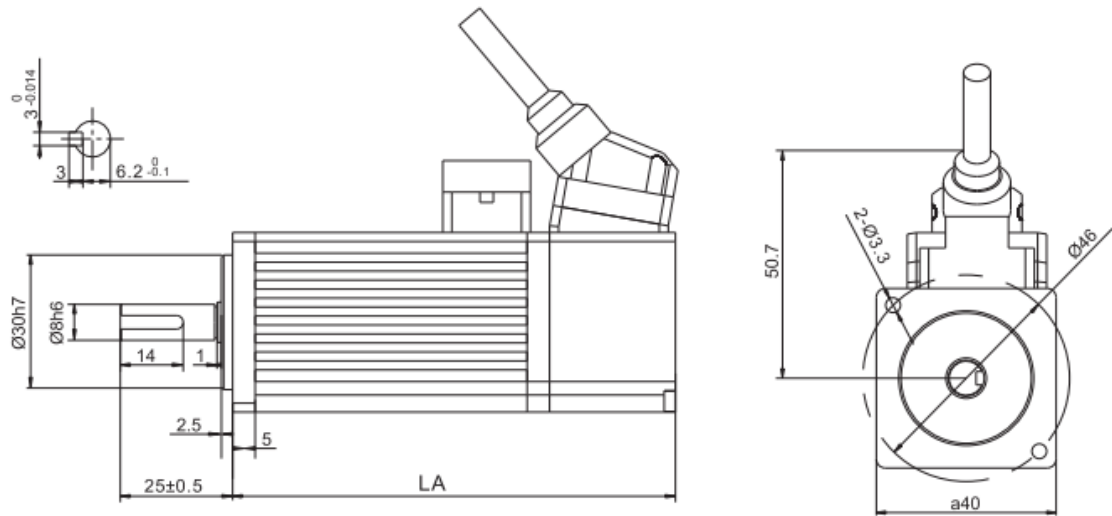

7-1-3. Servo motor dimensions

■ Dimensions of 40 series servo motors (unit: mm)

Motor type	LA	
	Normal	With brake
MS-40ST-M00330□□-20P1	98.5±1	

■ Dimensions of 60 series servo motors (unit: mm)

Motor type	LA	
	Normal	With brake
MS-60ST-M00630□□-20P2	115.5	159.5
MS-60ST-M01330□□-20P4	145	189
MS-60ST-M01330□□S-20P4	112	149