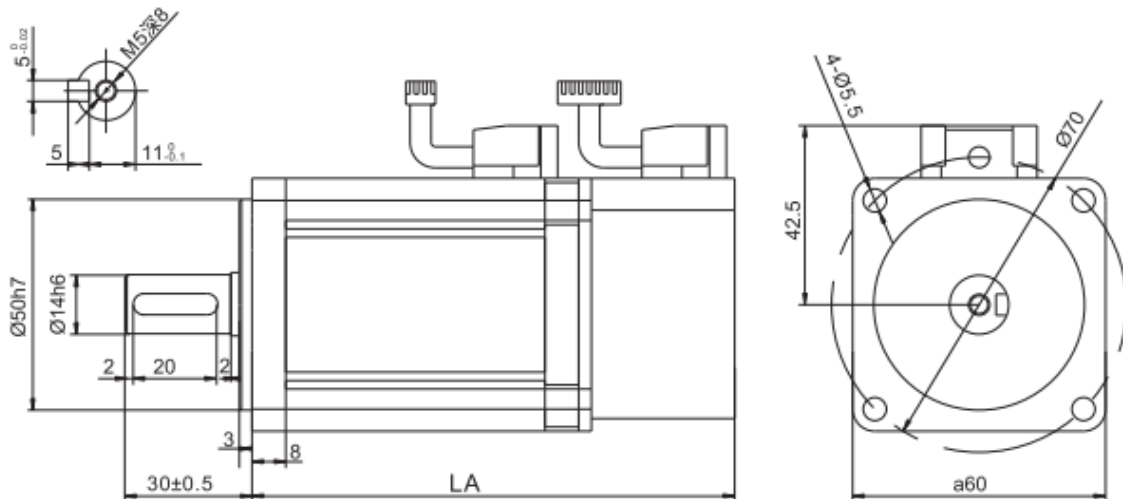

7-1-3. Servo motor dimensions

■ Dimensions of 40 series servo motors (unit: mm)

Motor type	LA	
	Normal	With brake
MS-40ST-M00330□□-20P1	98.5±1	

■ Dimensions of 60 series servo motors (unit: mm)

Motor type	LA	
	Normal	With brake
MS-60ST-M00630□□-20P2	115.5	159.5
MS-60ST-M01330□□-20P4	145	189
MS-60ST-M01330□□S-20P4	112	149