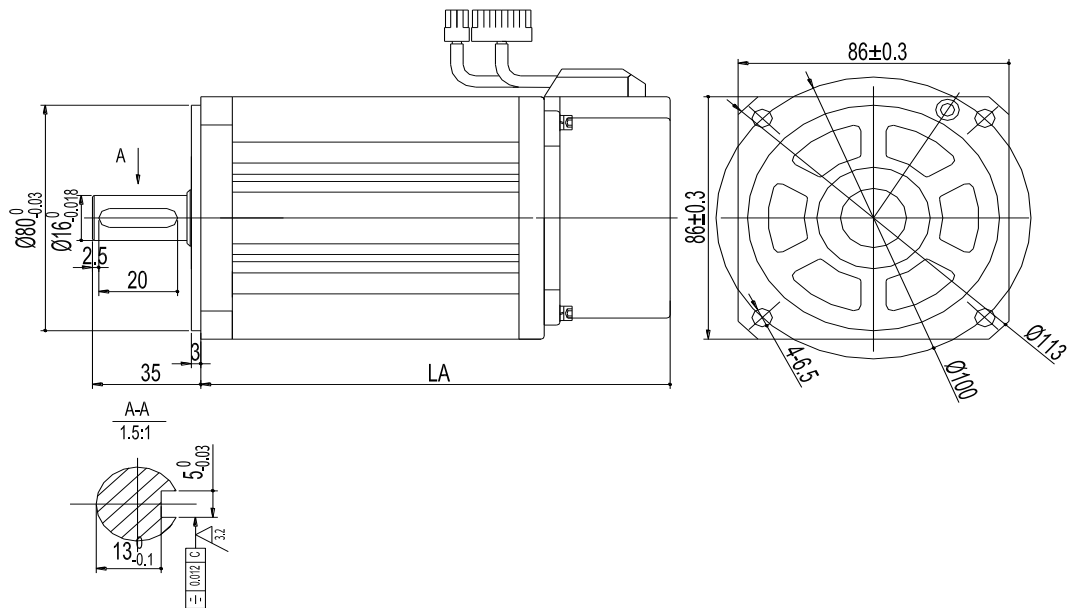

■ Dimensions of 80 series servo motors (unit: mm)

Type	LA	
	Normal	With brake
MS-80ST-M02430□□-20P7	150	199
MS-80ST-M03520□□-20P7	178	219
MS-80ST-M02430□□S-20P7	121	162

■ Dimensions of 90 series servo motors (unit: mm)

Type	LA	
	Normal	With brake
MS-90ST-M02430□□-20P7	149	194