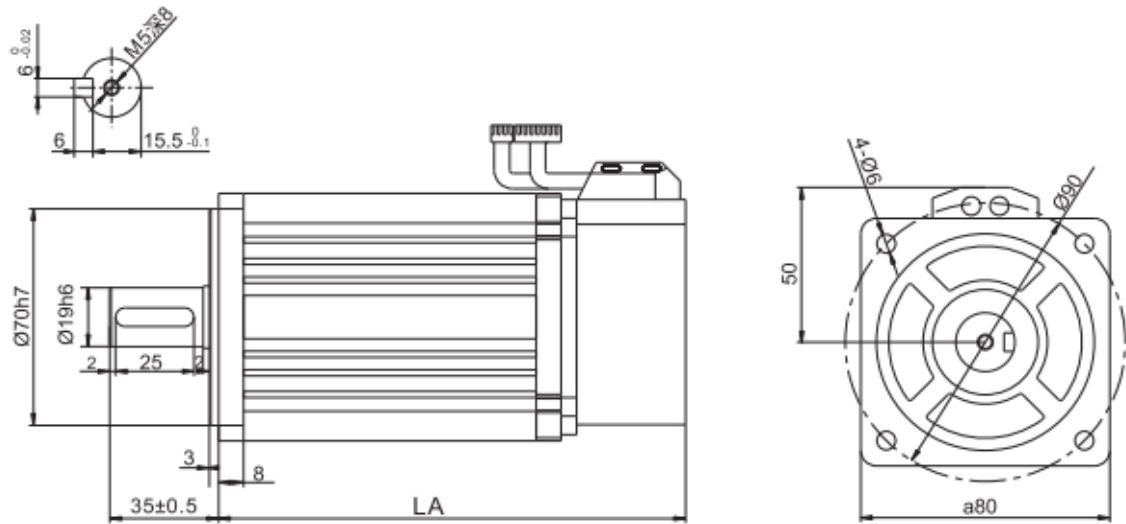

■ Dimensions of 80 series servo motors (unit: mm)

Type	LA	
	Normal	With brake
MS-80ST-M02430□□-20P7	150	199
MS-80ST-M03520□□-20P7	178	219
MS-80ST-M02430□□S-20P7	121	162

■ Dimensions of 90 series servo motors (unit: mm)

Type	LA	
	Normal	With brake
MS-90ST-M02430□□-20P7	149	194